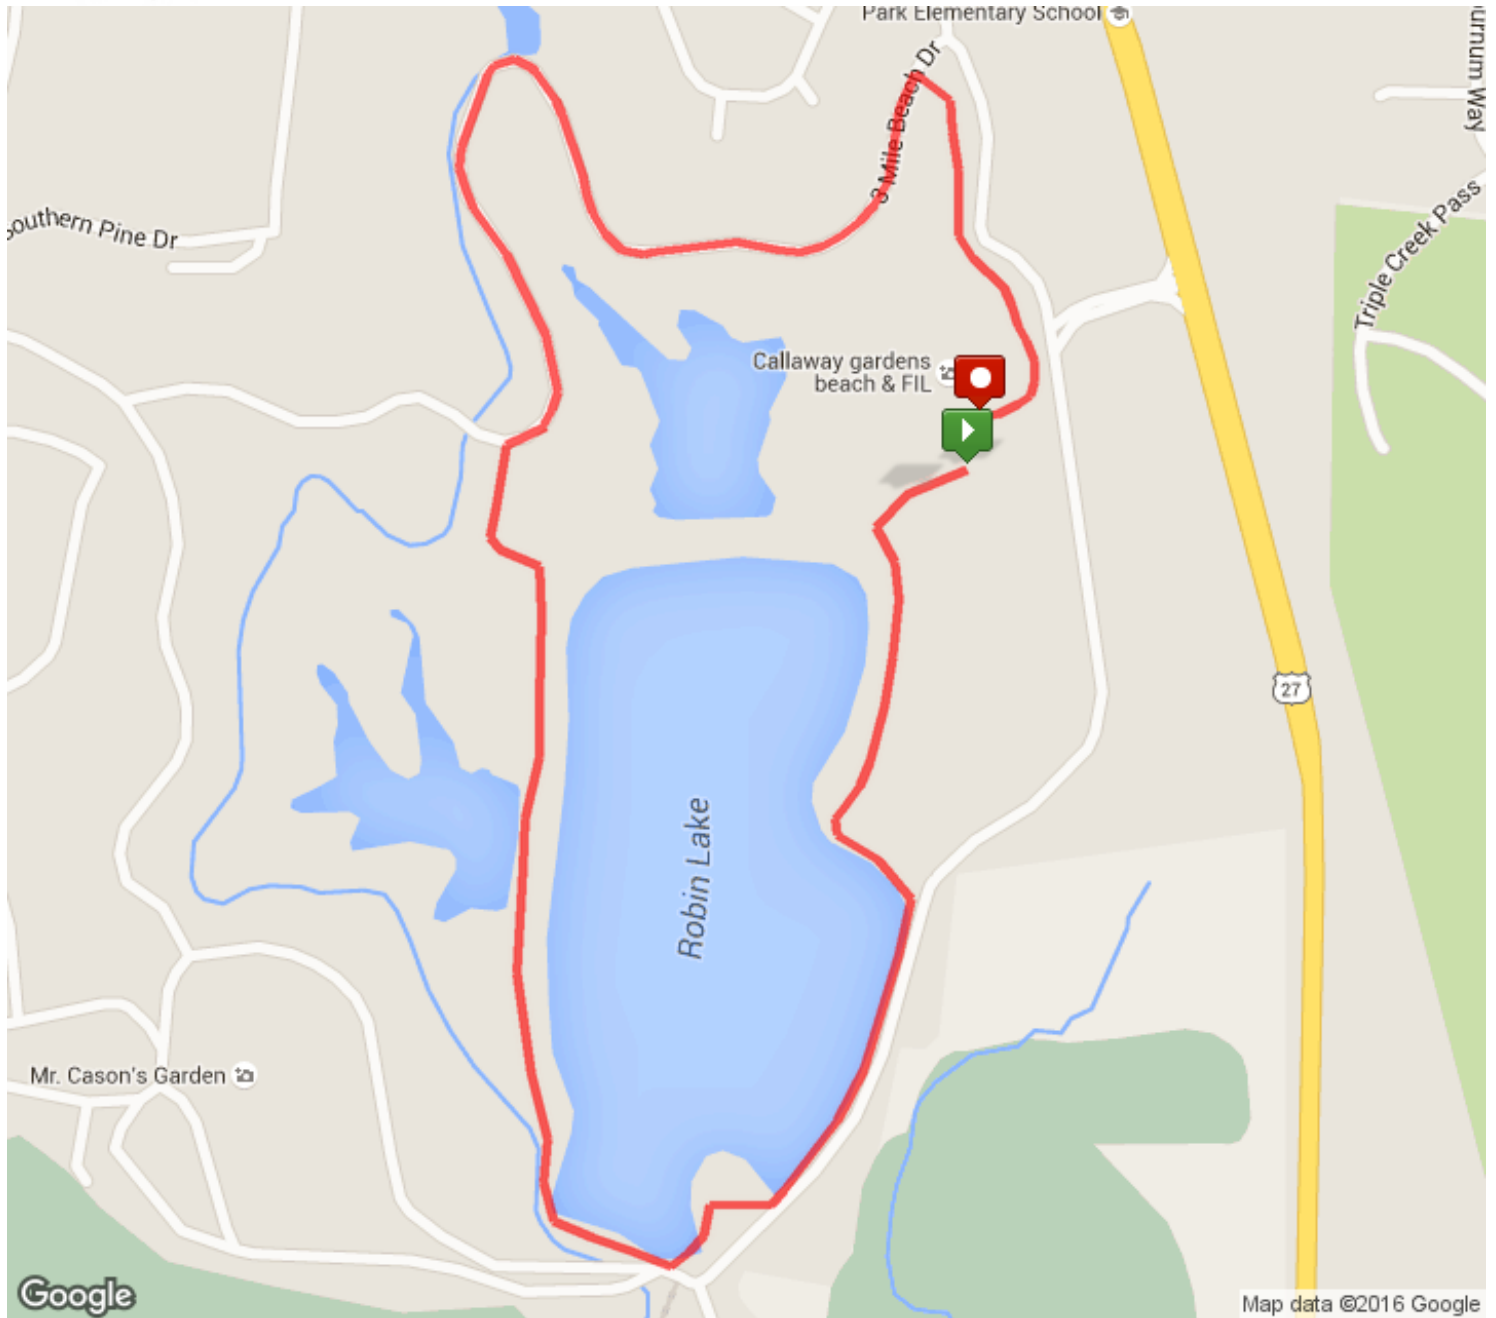

Callaway Gardens Sprint Tri Run

Distance: 2.11 mi

Elevation: 91.61 ft (Max: 936.94 ft)

mapmyrun

ELEVATION (ft)

Copyright (c) 2016 MapMyFitness Inc.