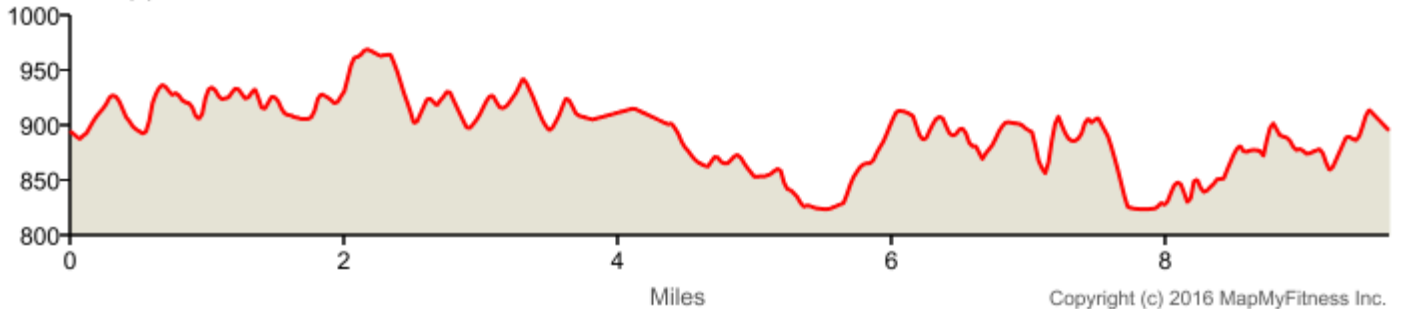

Callaway Gardens Sprint Bike

Distance: 9.64 mi

Elevation: 405.22 ft (Max: 969.06 ft)

mapmyrun

ELEVATION (ft)

Copyright (c) 2016 MapMyFitness Inc.