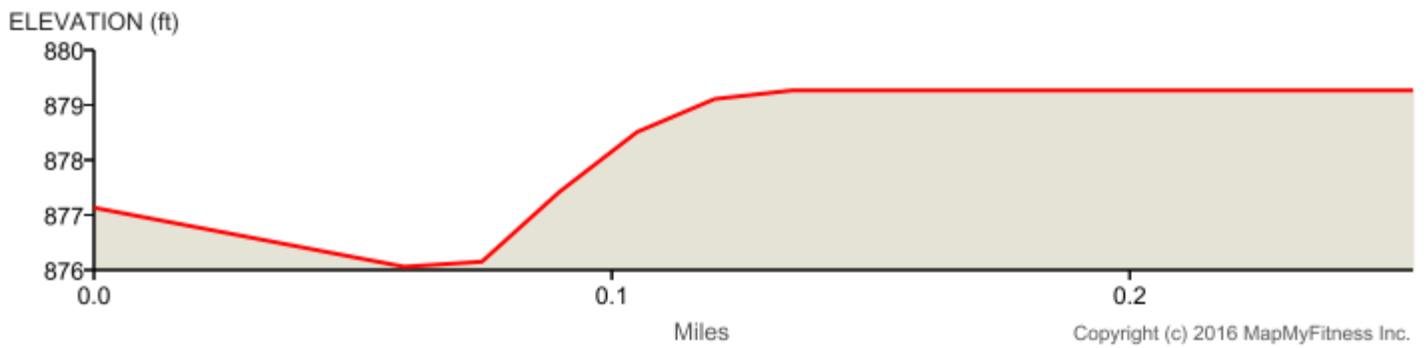

Callaway Gardens Sprint Swim

Distance: 0.25 mi

Elevation: 1.41 ft (Max: 879.27 ft)

mapmyrun

Copyright (c) 2016 MapMyFitness Inc.