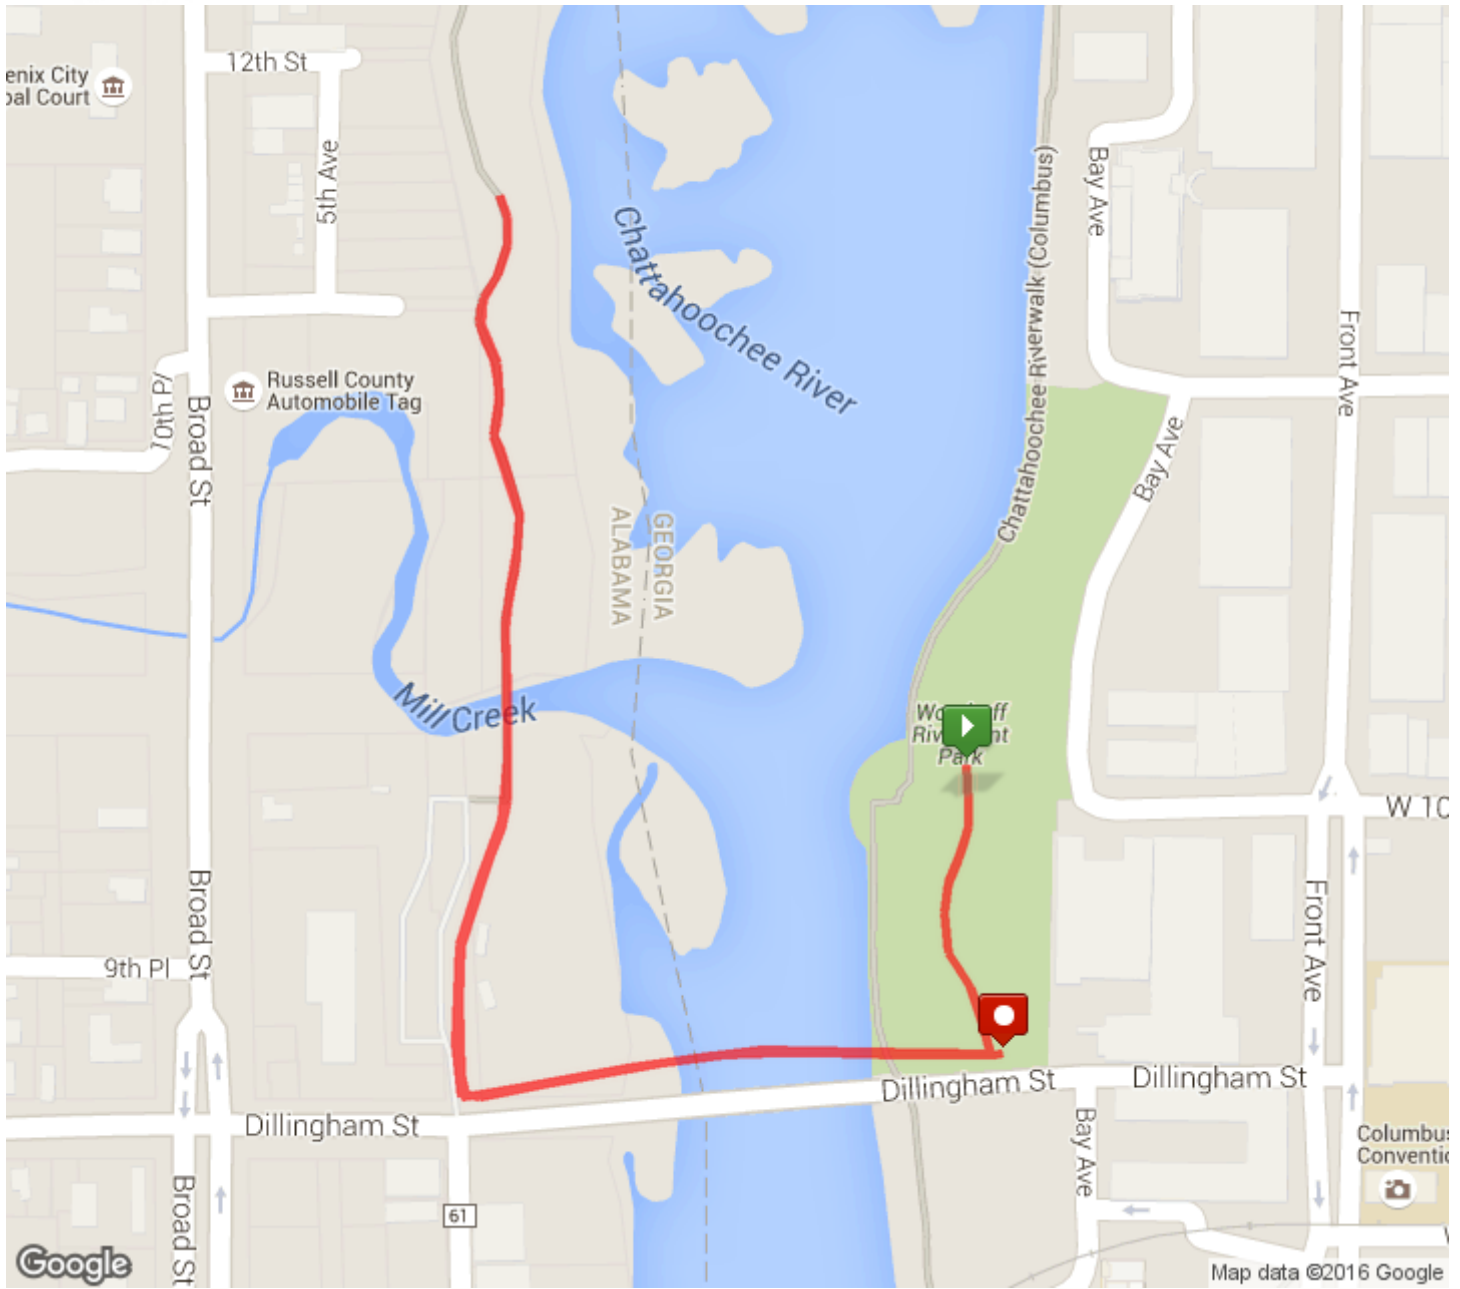

Chattahoochee Challenge Du Run #1

Distance: 1.01 mi

Elevation: 22.04 ft (Max: 245.47 ft)

mapmyrun

ELEVATION (ft)

Copyright (c) 2016 MapMyFitness Inc.