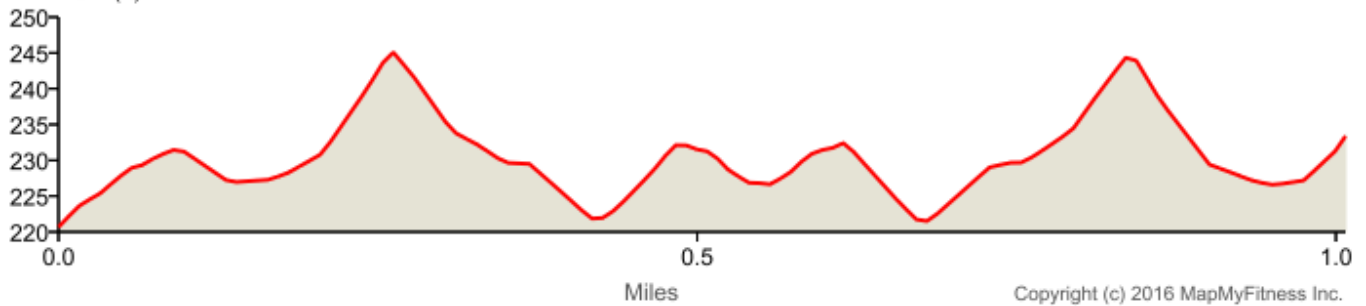

Chattahoochee Challenge Du Run #1

Distance: 1.01 mi

Elevation: 22.04 ft (Max: 245.47 ft)

mapmyrun

ELEVATION (ft)

Copyright (c) 2016 MapMyFitness Inc.