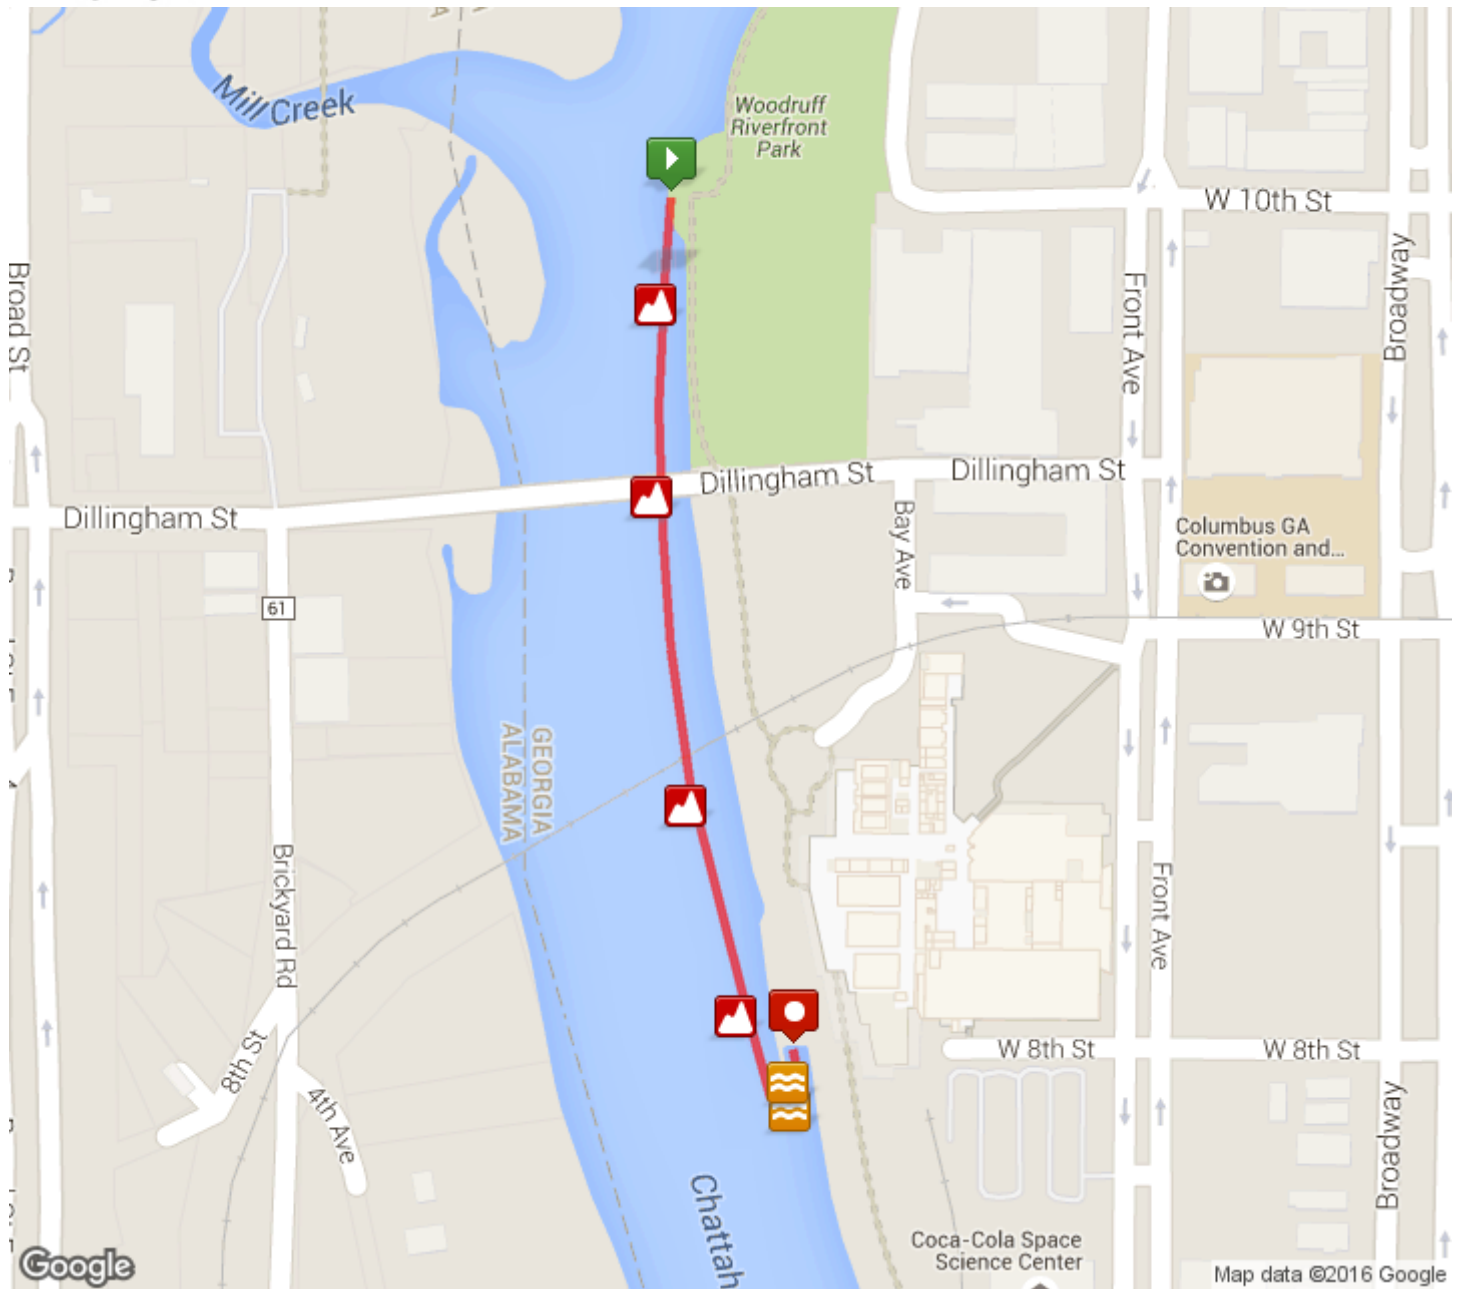

Chattahoochee Sprint Swim

Distance: 0.31 mi

Elevation: 2.59 ft (Max: 229.56 ft)

mapmyrun

ELEVATION (ft)

Copyright (c) 2016 MapMyFitness Inc.

 This segment has no directions. 0 mi (+0.31 mi)

 Destination 0.31 mi (+0 mi)

MapMyRun • <http://mapmyrun.com/routes/view/248468553>