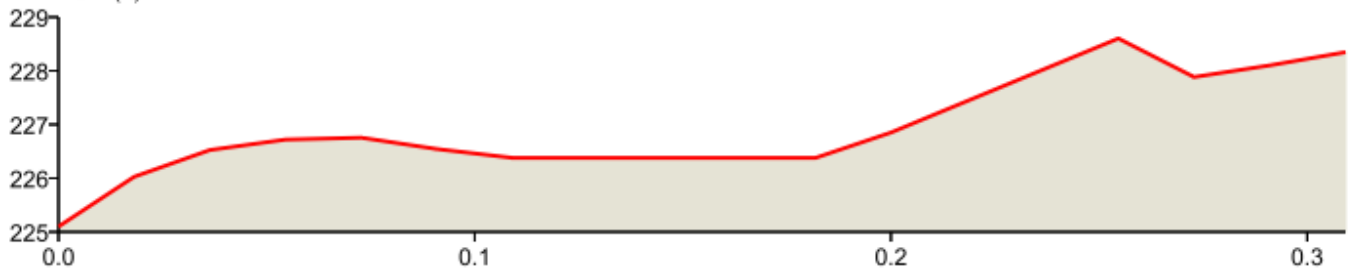

Chattahoochee Sprint Swim

Distance: 0.31 mi

Elevation: 2.59 ft (Max: 229.56 ft)

mapmyrun

ELEVATION (ft)

Copyright (c) 2016 MapMyFitness Inc.

 This segment has no directions. 0 mi (+0.31 mi)

 Destination 0.31 mi (+0 mi)