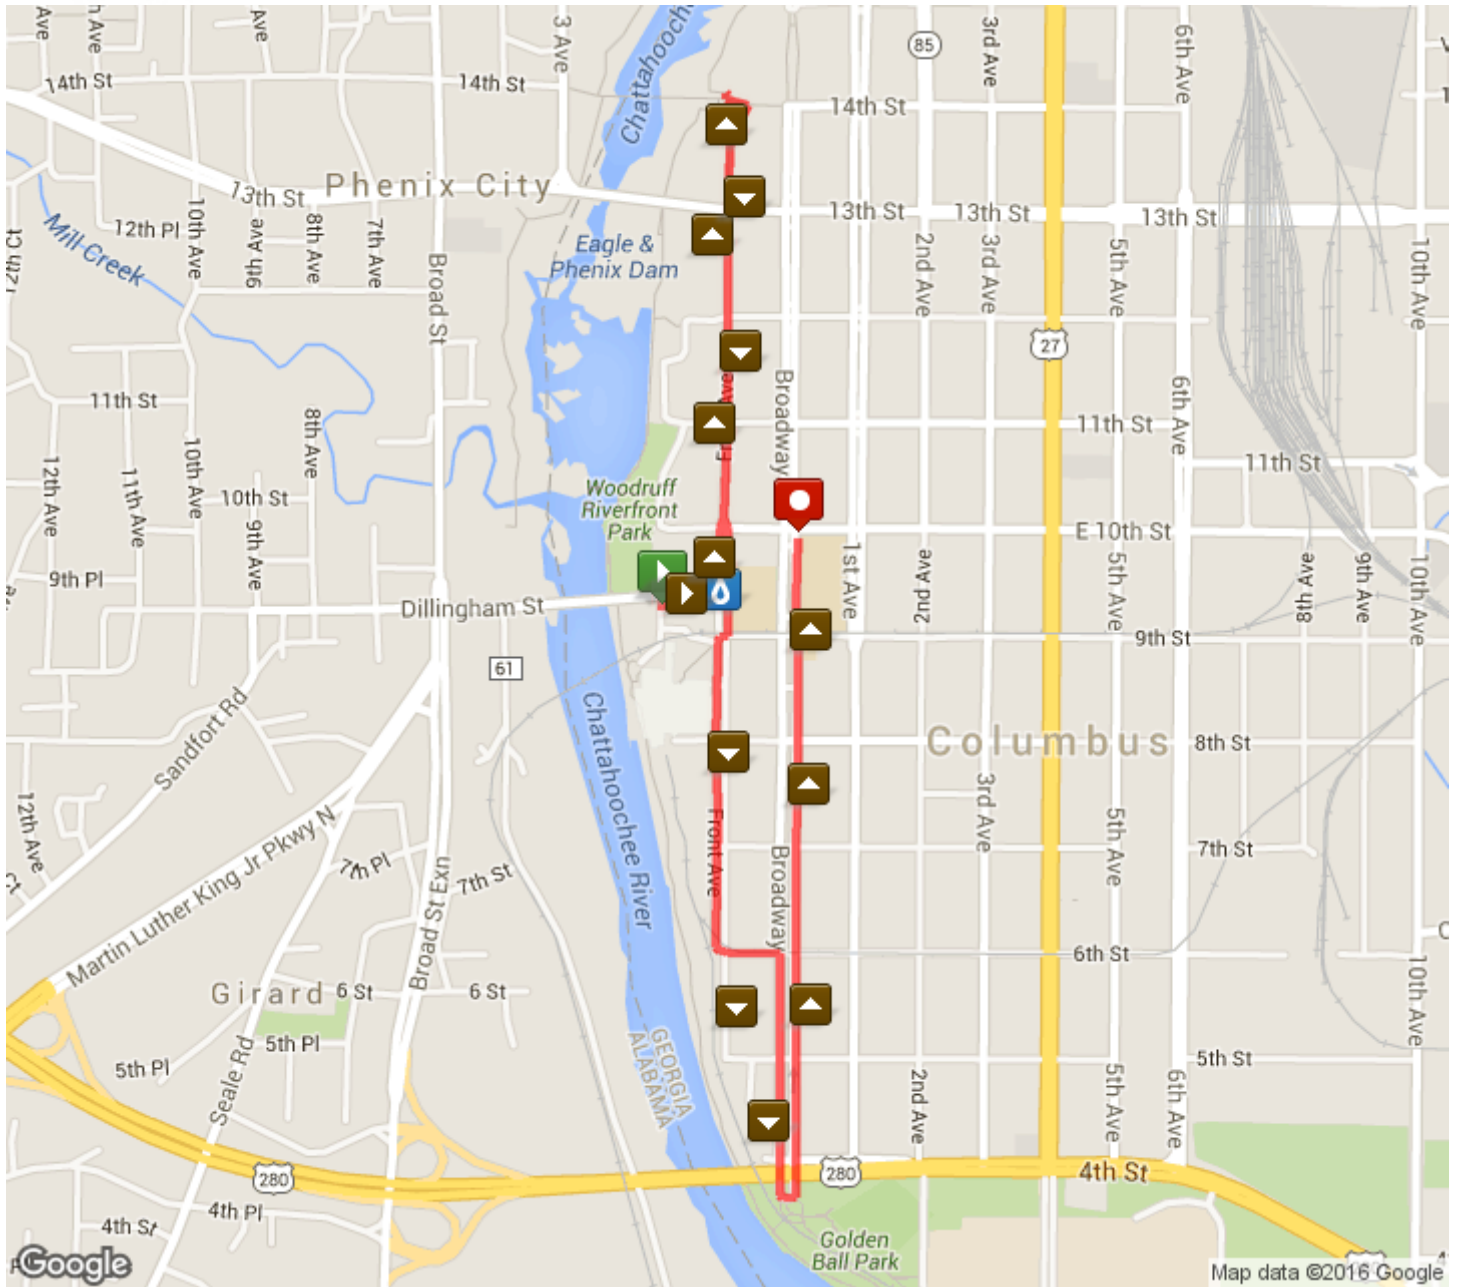

Chattahoochee Challenge Sprint Run

Distance: 3.1 mi

Elevation: 78.37 ft (Max: 275.75 ft)

mapmyrun

ELEVATION (ft)

Miles

Copyright (c) 2016 MapMyFitness Inc.

	Head north on Bay Ave toward Dillingham St	0 mi (+0 mi)
	Head north on Bay Ave toward Dillingham St	0 mi (+0.02 mi)
	Turn left onto Dillingham St Destination will be on the right	0.02 mi (+0 mi)
	Head east on Dillingham St toward Bay Ave Destination will be on the right	0.02 mi (+0.07 mi)
	Head east on Dillingham St toward Front Ave	0.09 mi (+0 mi)
	Turn left onto Front Ave Destination will be on the left	0.1 mi (+0.17 mi)
	Head north on Front Ave toward W 11th St Destination will be on the left	0.26 mi (+0.12 mi)
	Head north on Front Ave toward W 12th St Destination will be on the left	0.39 mi (+0.18 mi)
	Head north toward 14th St Restricted usage road	0.57 mi (+0.09 mi)
	Head northeast toward 14th St Restricted usage road	0.66 mi (+0.02 mi)
	Head north toward 14th St Restricted usage road	0.68 mi (+0.03 mi)
	Turn left onto 14th St	0.72 mi (+0.03 mi)
	Turn right onto Chattahoochee Riverwalk (Columbus) Destination will be on the right	0.75 mi (+0.01 mi)
	Head south on Chattahoochee Riverwalk (Columbus) toward 14th Street Pedestrian Bridge	0.75 mi (+0.01 mi)
	Turn left onto 14th St	0.76 mi (+0.03 mi)
	Turn right Restricted usage road	0.79 mi (+0.02 mi)
	Head south toward Front Ave Restricted usage road	0.81 mi (+0.04 mi)
	Head south Restricted usage road	0.85 mi (+0.09 mi)
	Continue straight onto Front Ave Destination will be on the left	0.94 mi (+0.04 mi)
	Head south on Front Ave toward W 12th St Destination will be on the left	0.98 mi (+0.13 mi)
	Head south on Front Ave toward W 11th St	1.11 mi (+0.2 mi)
	Head southeast on Front Ave toward W 10th St	1.31 mi (+0.1 mi)
	Head south on Front Ave toward W 9th St	1.41 mi (+0.05 mi)