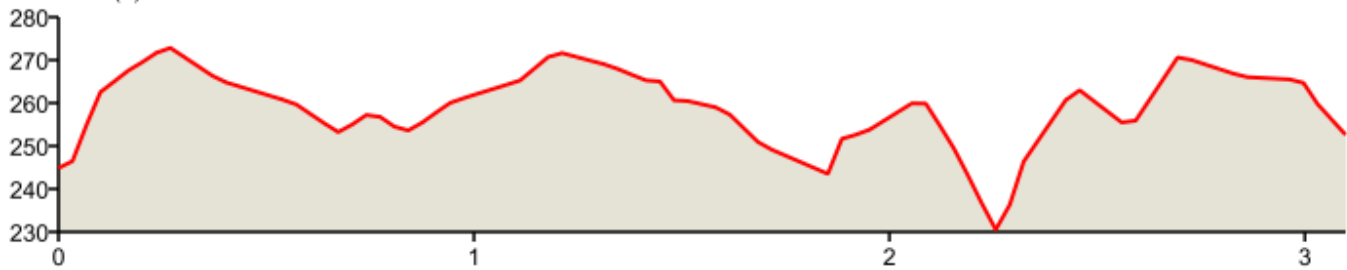

Chattahoochee Challenge Sprint Run

Distance: 3.1 mi

Elevation: 78.37 ft (Max: 275.75 ft)

mapmyrun

ELEVATION (ft)

Miles

Copyright (c) 2016 MapMyFitness Inc.

	Head north on Bay Ave toward Dillingham St	0 mi (+0 mi)
	Head north on Bay Ave toward Dillingham St	0 mi (+0.02 mi)
	Turn left onto Dillingham St Destination will be on the right	0.02 mi (+0 mi)
	Head east on Dillingham St toward Bay Ave Destination will be on the right	0.02 mi (+0.07 mi)
	Head east on Dillingham St toward Front Ave	0.09 mi (+0 mi)
	Turn left onto Front Ave Destination will be on the left	0.1 mi (+0.17 mi)
	Head north on Front Ave toward W 11th St Destination will be on the left	0.26 mi (+0.12 mi)
	Head north on Front Ave toward W 12th St Destination will be on the left	0.39 mi (+0.18 mi)
	Head north toward 14th St Restricted usage road	0.57 mi (+0.09 mi)
	Head northeast toward 14th St Restricted usage road	0.66 mi (+0.02 mi)
	Head north toward 14th St Restricted usage road	0.68 mi (+0.03 mi)
	Turn left onto 14th St	0.72 mi (+0.03 mi)
	Turn right onto Chattahoochee Riverwalk (Columbus) Destination will be on the right	0.75 mi (+0.01 mi)
	Head south on Chattahoochee Riverwalk (Columbus) toward 14th Street Pedestrian Bridge	0.75 mi (+0.01 mi)
	Turn left onto 14th St	0.76 mi (+0.03 mi)
	Turn right Restricted usage road	0.79 mi (+0.02 mi)
	Head south toward Front Ave Restricted usage road	0.81 mi (+0.04 mi)
	Head south Restricted usage road	0.85 mi (+0.09 mi)
	Continue straight onto Front Ave Destination will be on the left	0.94 mi (+0.04 mi)
	Head south on Front Ave toward W 12th St Destination will be on the left	0.98 mi (+0.13 mi)
	Head south on Front Ave toward W 11th St	1.11 mi (+0.2 mi)
	Head southeast on Front Ave toward W 10th St	1.31 mi (+0.1 mi)
	Head south on Front Ave toward W 9th St	1.41 mi (+0.05 mi)