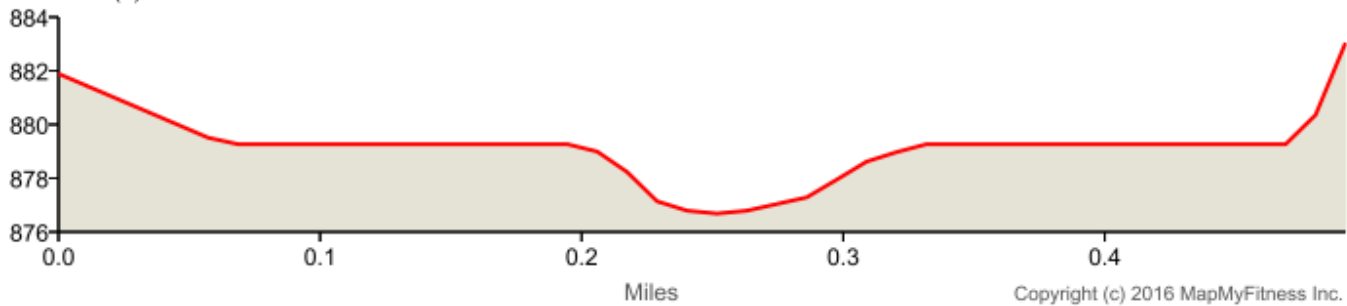

CGO Swim
Distance: 0.49 mi
Elevation: 1.56 ft (Max: 883.04 ft)

mapmyrun

ELEVATION (ft)

Copyright (c) 2016 MapMyFitness Inc.

Notes could not be loaded for this route.

MapMyRun • <http://mapmyrun.com/routes/view/1246816774>