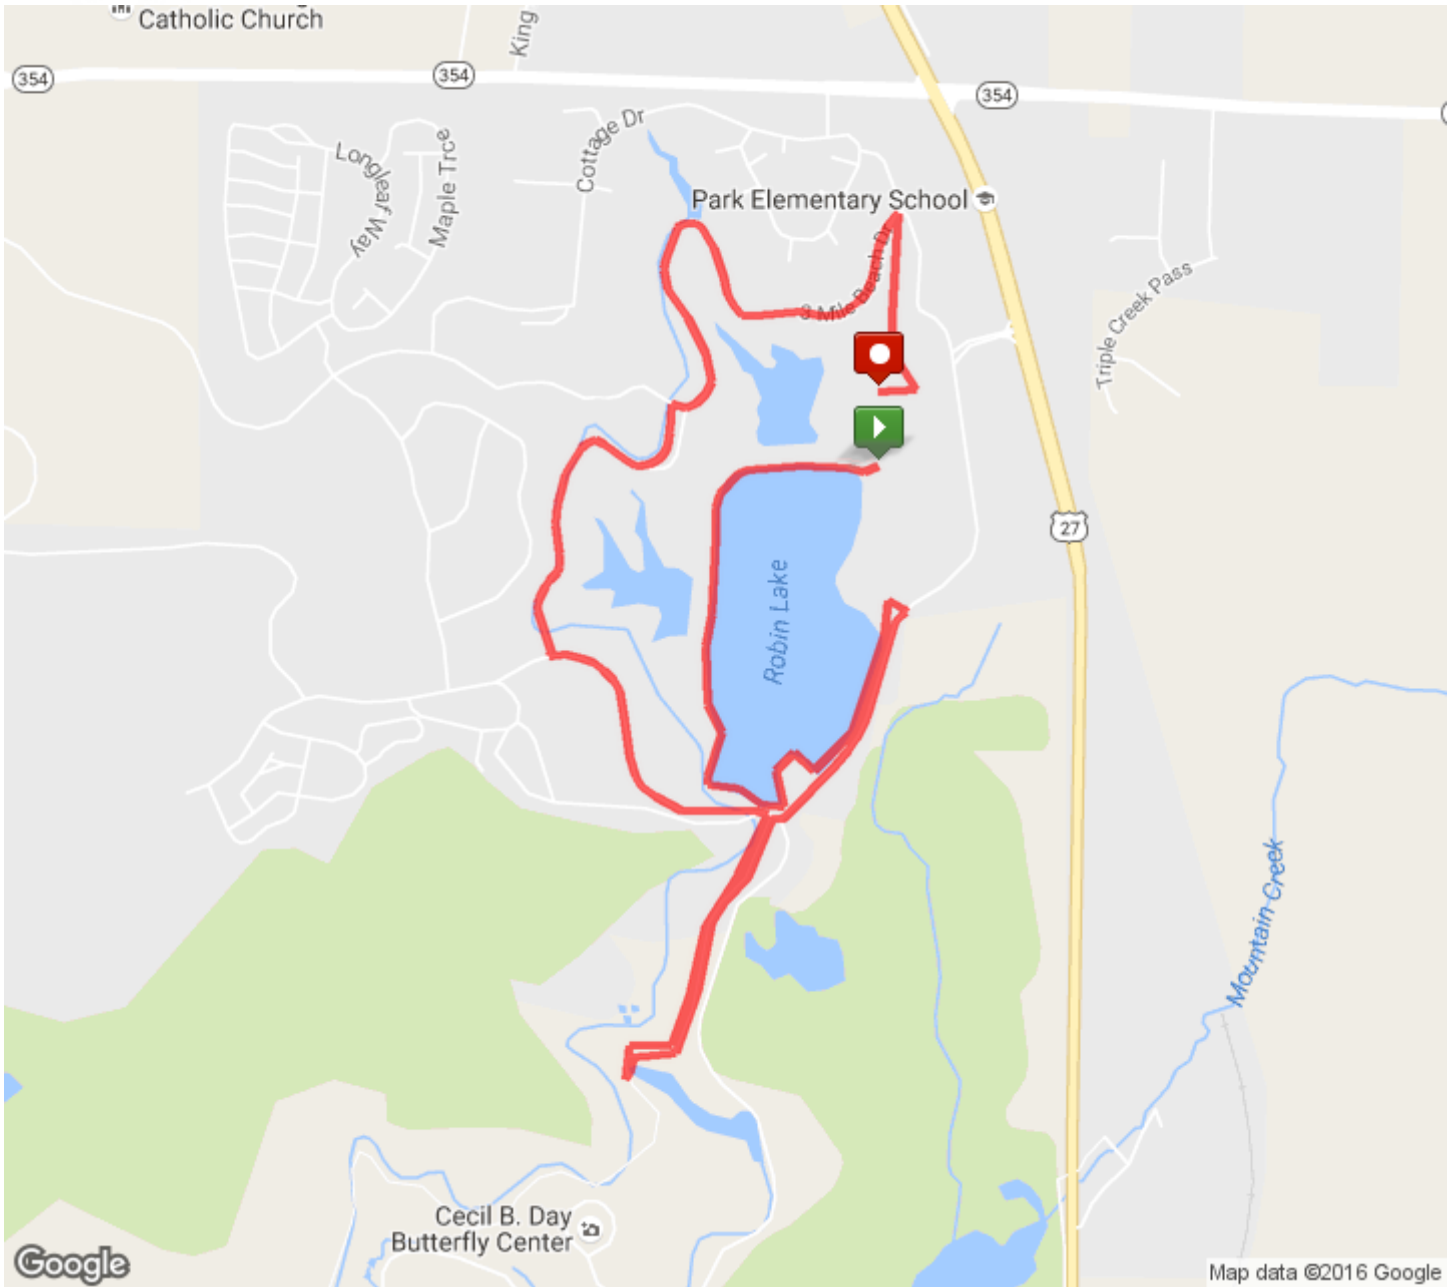

Callaway Olympic run 4 mile

Distance: 4.02 mi

Elevation: 126.42 ft (Max: 936.94 ft)

mapmyrun

ELEVATION (ft)

Copyright (c) 2016 MapMyFitness Inc.

Notes could not be loaded for this route.

MapMyRun • <http://mapmyrun.com/routes/view/1244166259>