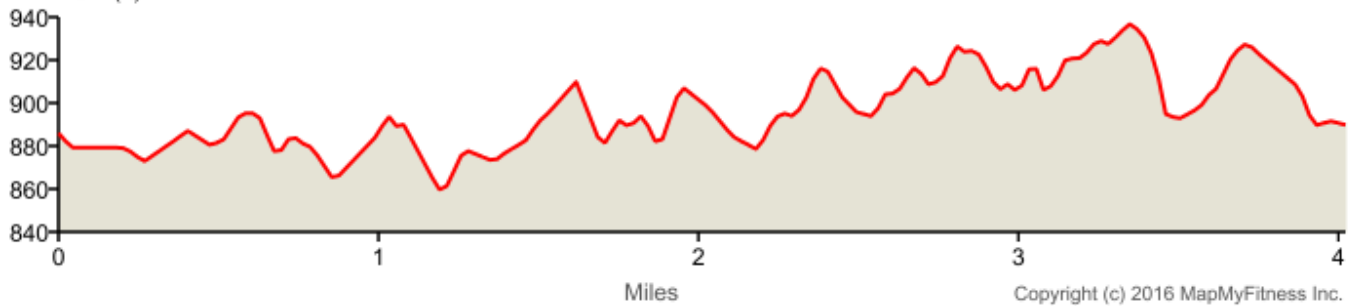

Callaway Olympic run 4 mile

Distance: 4.02 mi

Elevation: 126.42 ft (Max: 936.94 ft)

mapmyrun

ELEVATION (ft)

Copyright (c) 2016 MapMyFitness Inc.

Notes could not be loaded for this route.

MapMyRun • <http://mapmyrun.com/routes/view/1244166259>