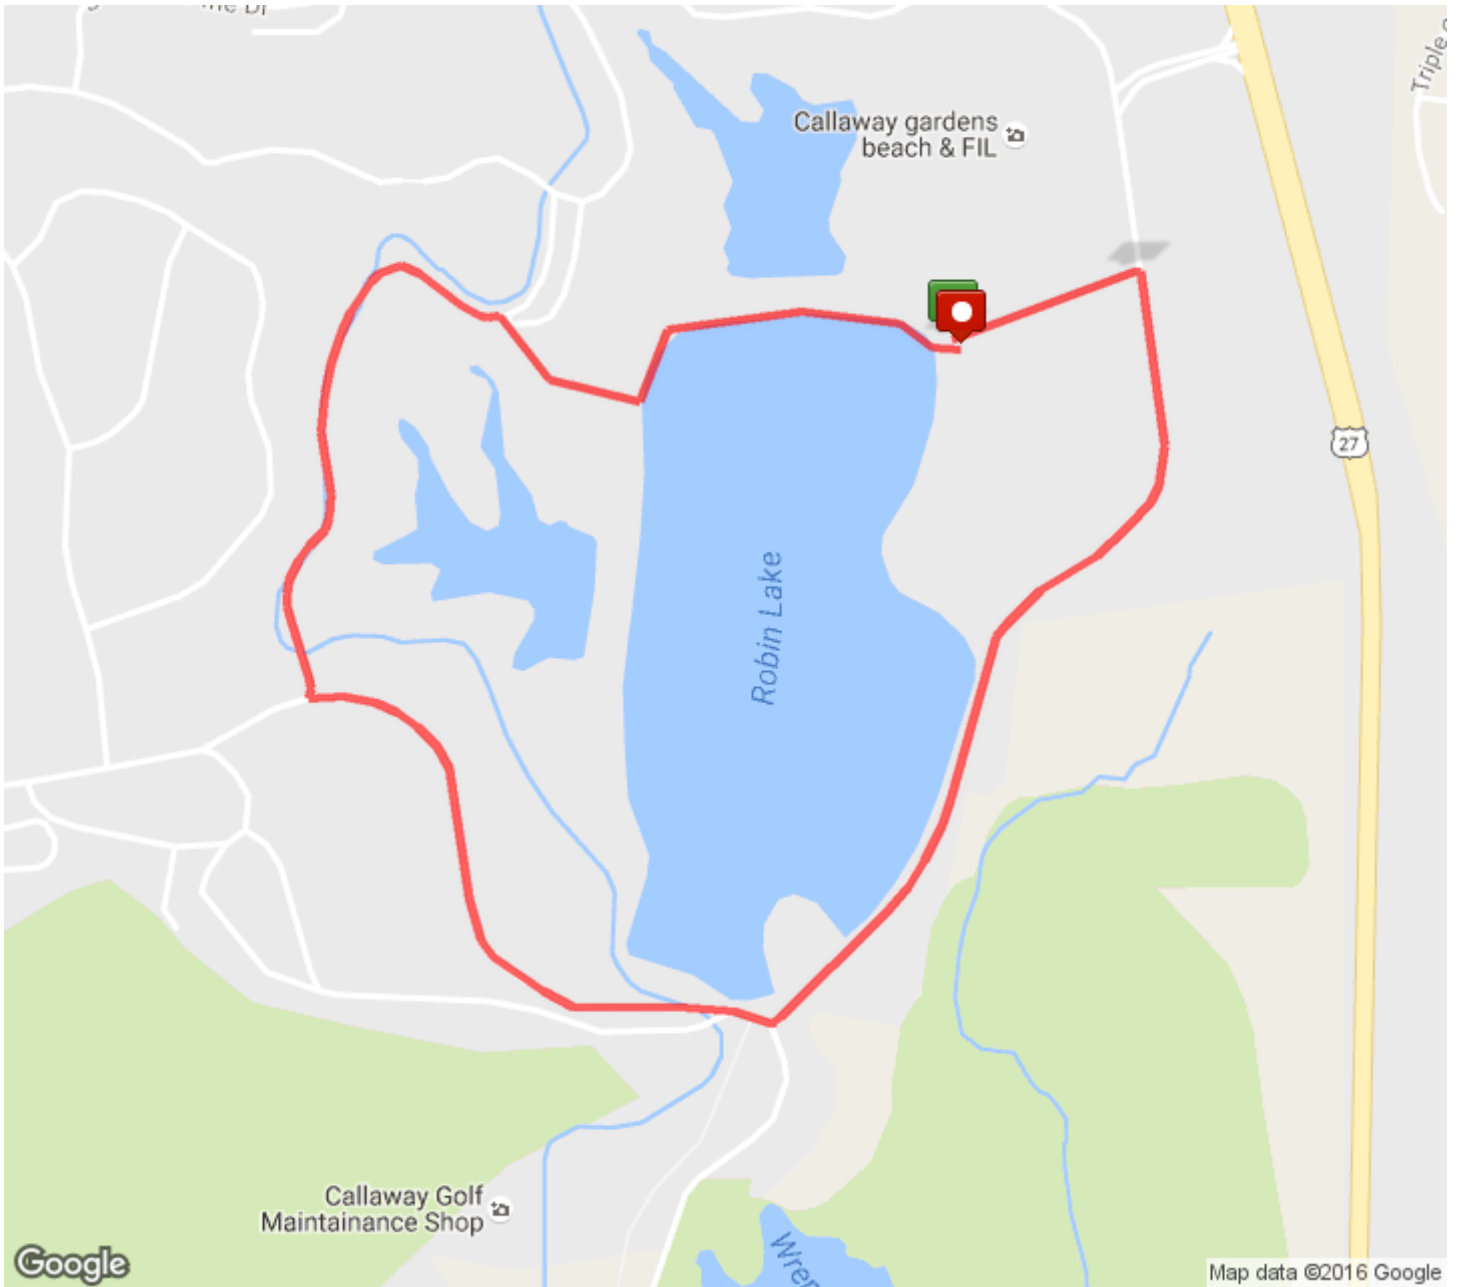

callaway olympic duathlon option 1 run

1

Distance: 1.81 mi

Elevation: 77.17 ft (Max: 926.67 ft)

mapmyrun

ELEVATION (ft)

Copyright (c) 2016 MapMyFitness Inc.

Notes could not be loaded for this route.

MapMyRun • <http://mapmyrun.com/routes/view/1244149780>