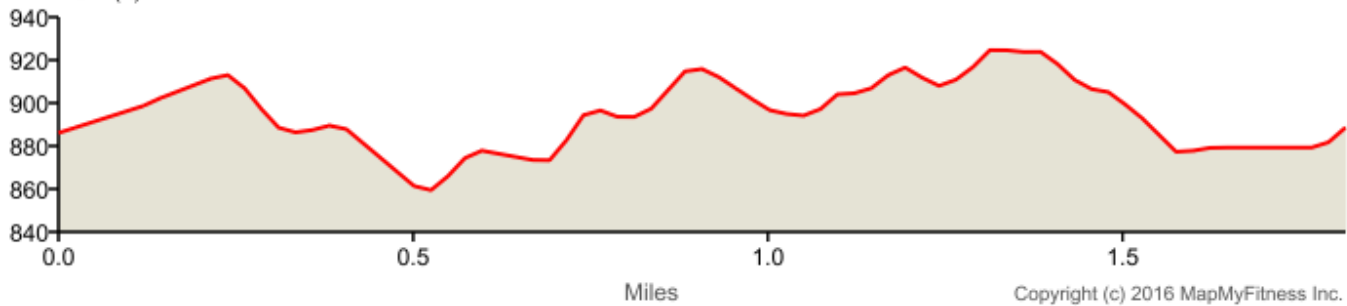

callaway olympic duathlon option 1 run

1

Distance: 1.81 mi

Elevation: 77.17 ft (Max: 926.67 ft)

mapmyrun

ELEVATION (ft)

Copyright (c) 2016 MapMyFitness Inc.

Notes could not be loaded for this route.