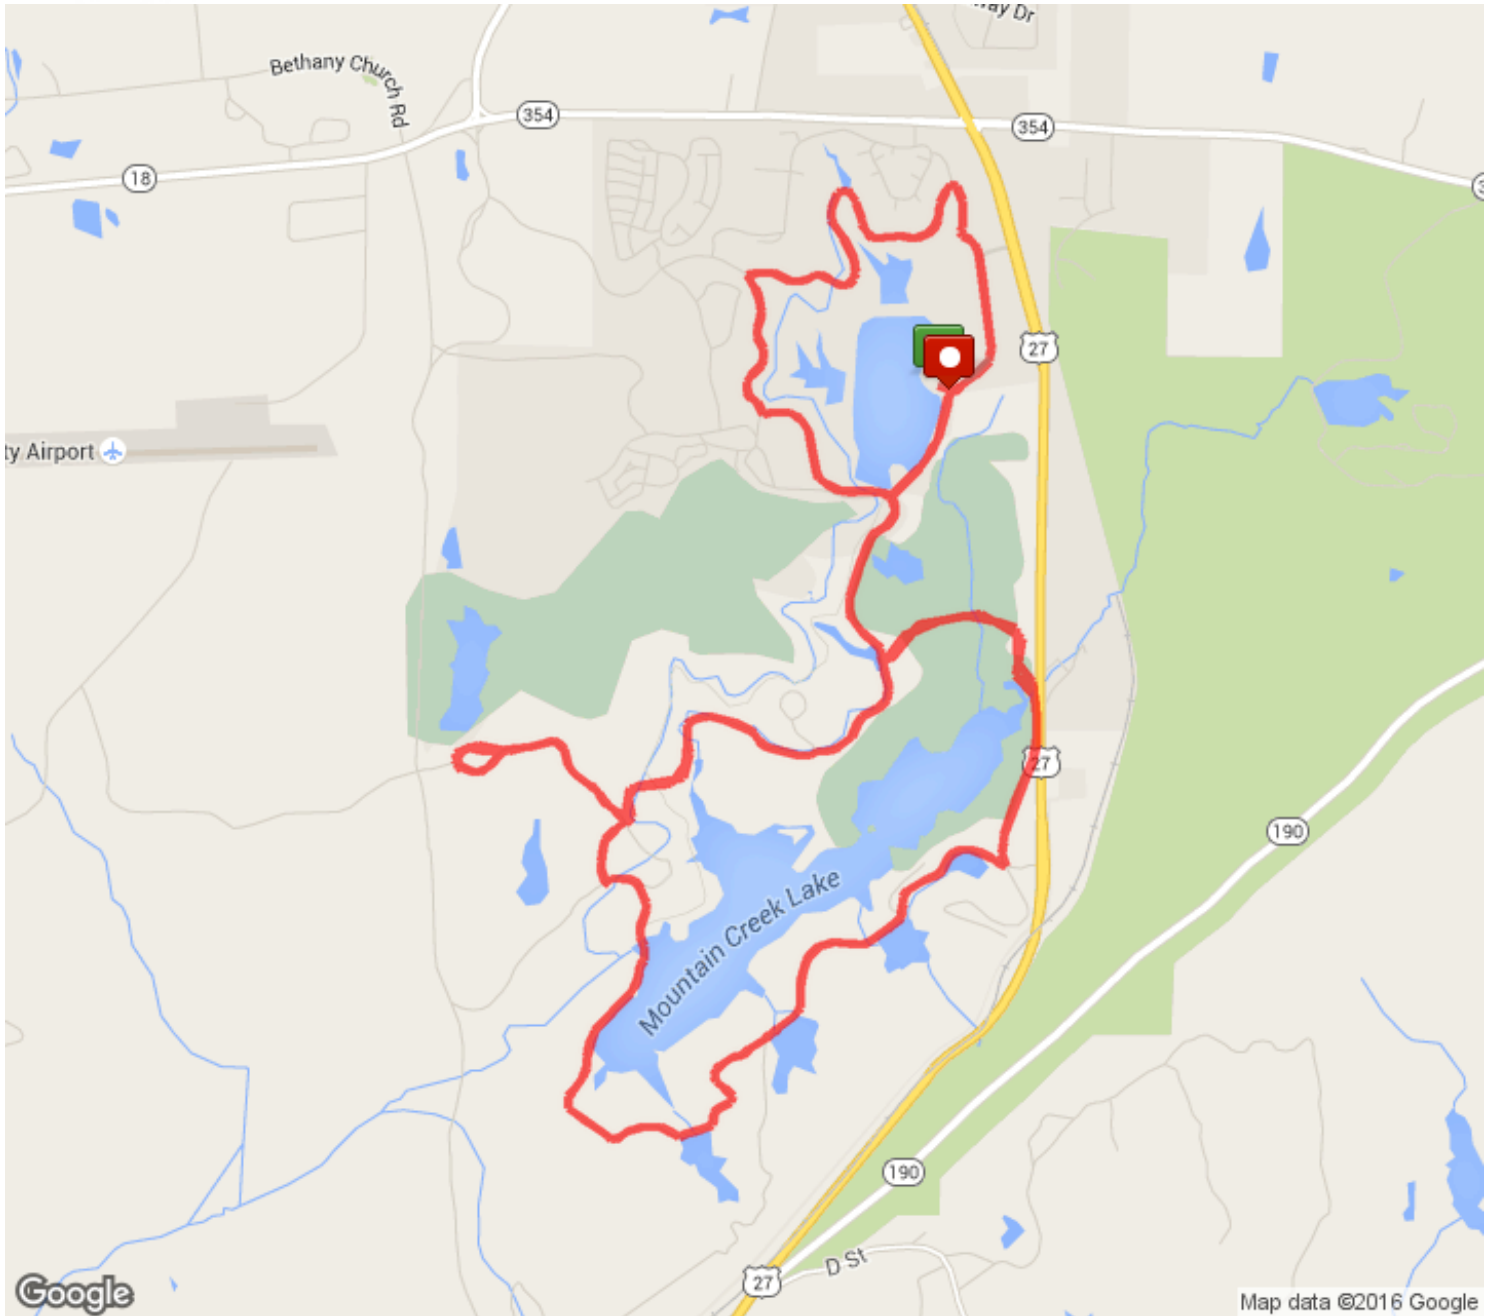

duathlon callaway option 2 better

Distance: 18.14 mi

Elevation: 668.12 ft (Max: 936.94 ft)

mapmyrun

ELEVATION (ft)

Miles

Copyright (c) 2016 MapMyFitness Inc.