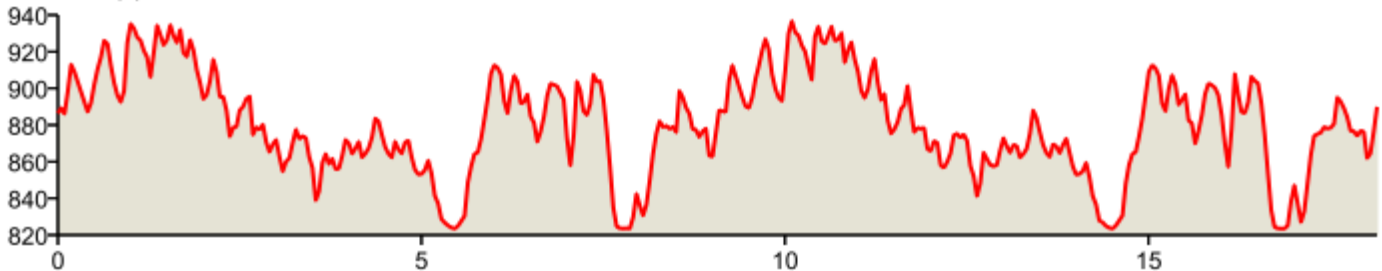

duathlon callaway option 2 better

Distance: 18.14 mi

Elevation: 668.12 ft (Max: 936.94 ft)

mapmyrun

ELEVATION (ft)

Miles

Copyright (c) 2016 MapMyFitness Inc.